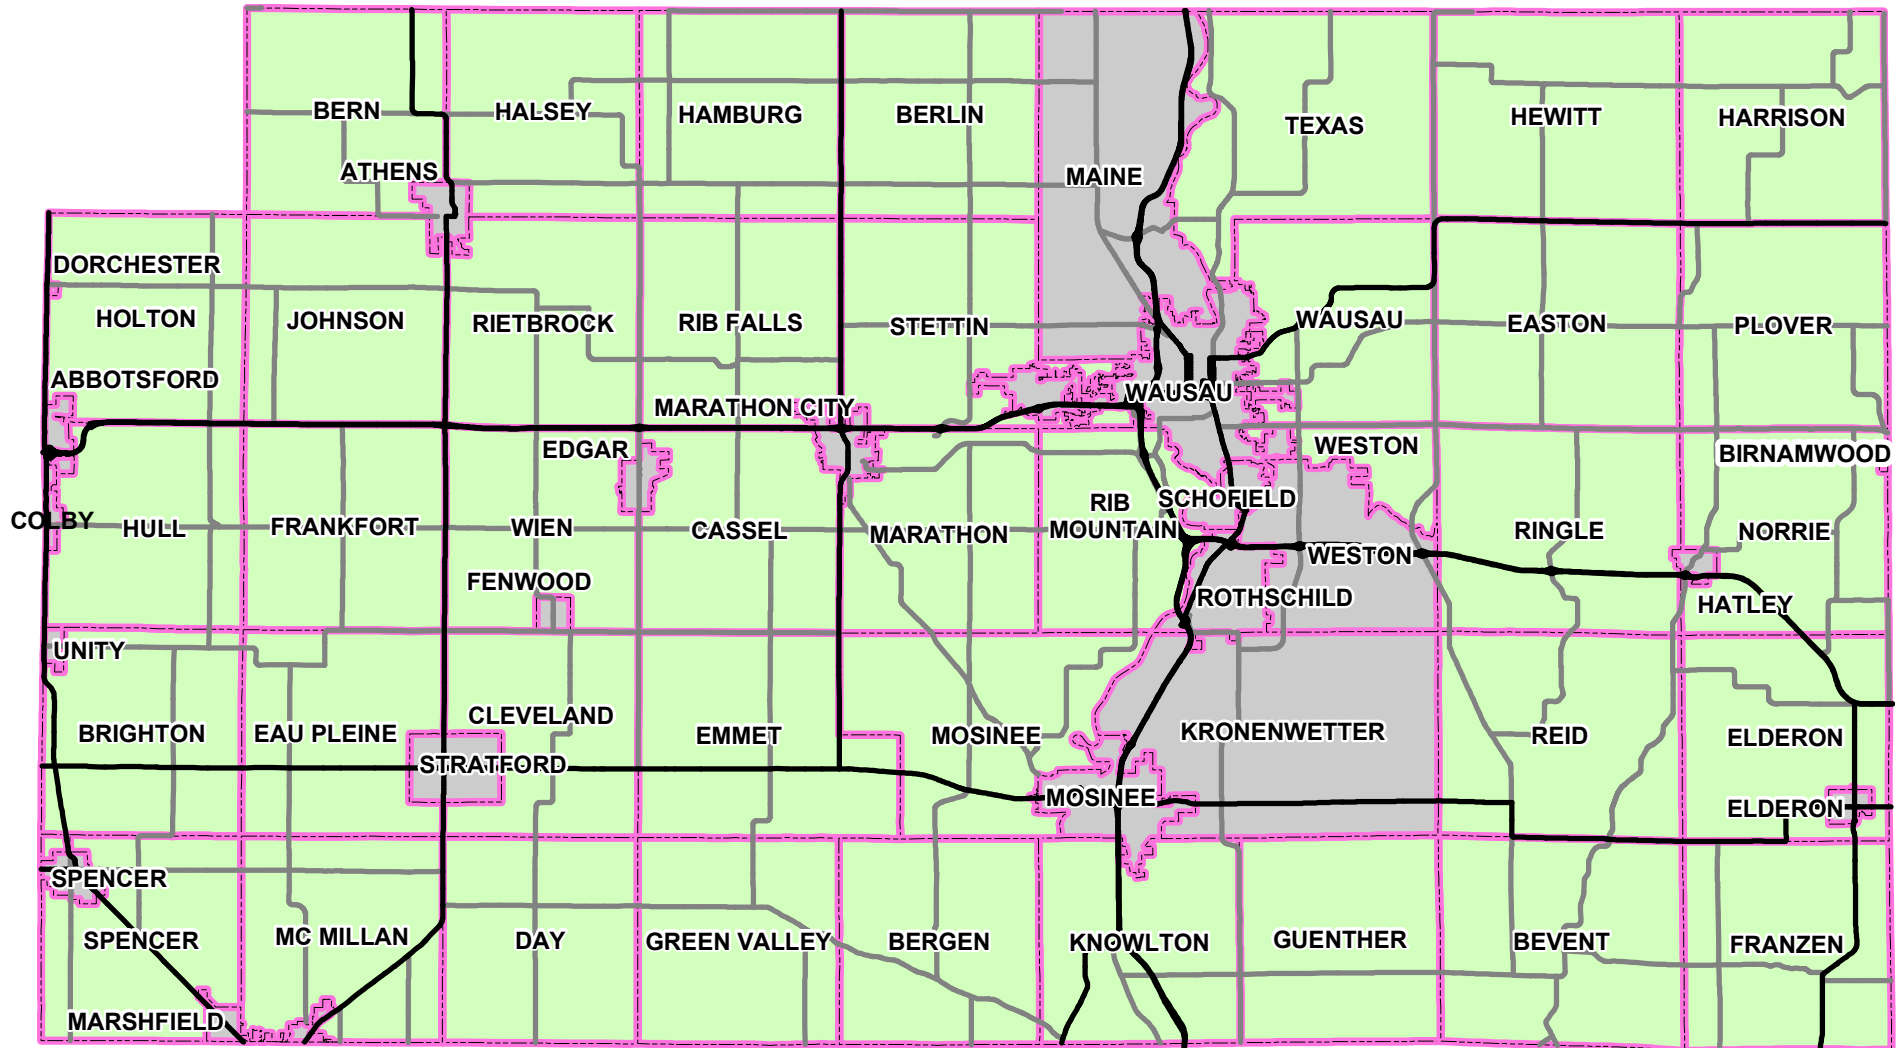

Marathon County Assemblies and Special Events Ordinance

Map Date: 2/6/2025

Path: P:\gis\data\zoning\zoning_status_map.mxd

- State & US Highways
- County Roads
- Municipal Boundary
- Municipalities**
Towns (County Jurisdiction)
- Cities and Villages