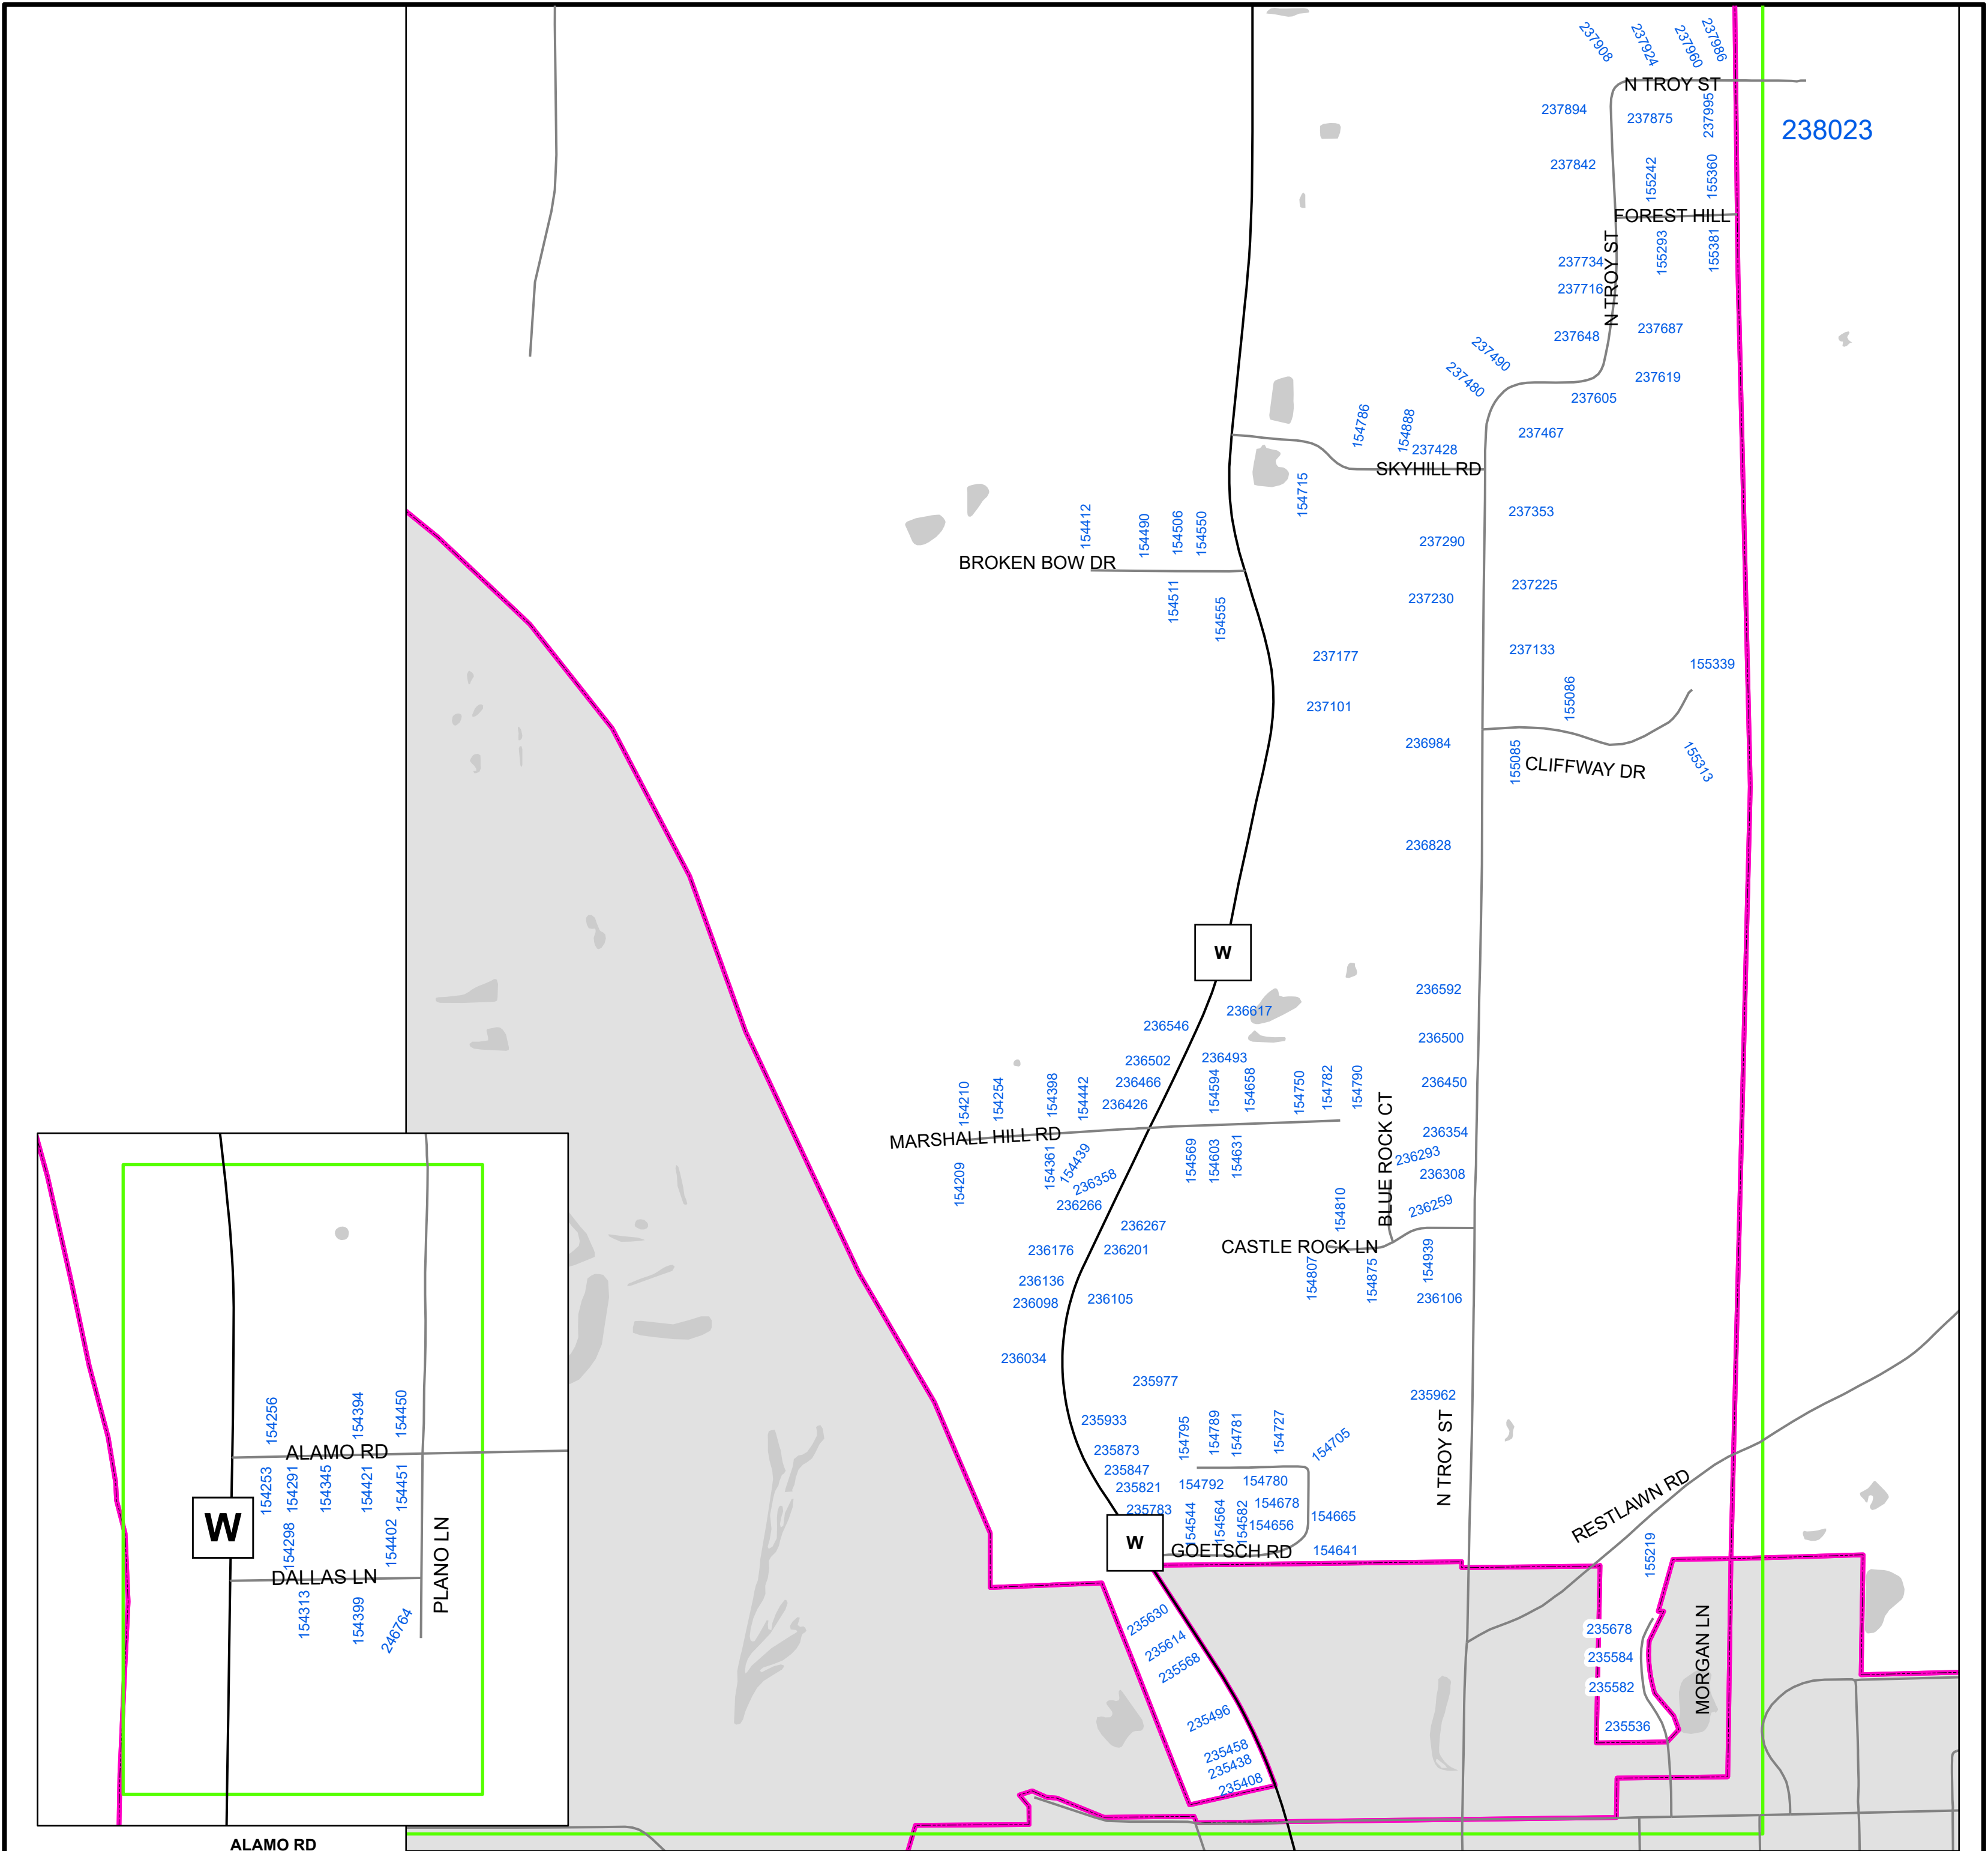

238023

W

W

W

ALAMO RD

County Road W /Village of Maine Limits

Map Date: 4/7/2026

TOWN OF TEXAS ADDRESS MAP INSETS