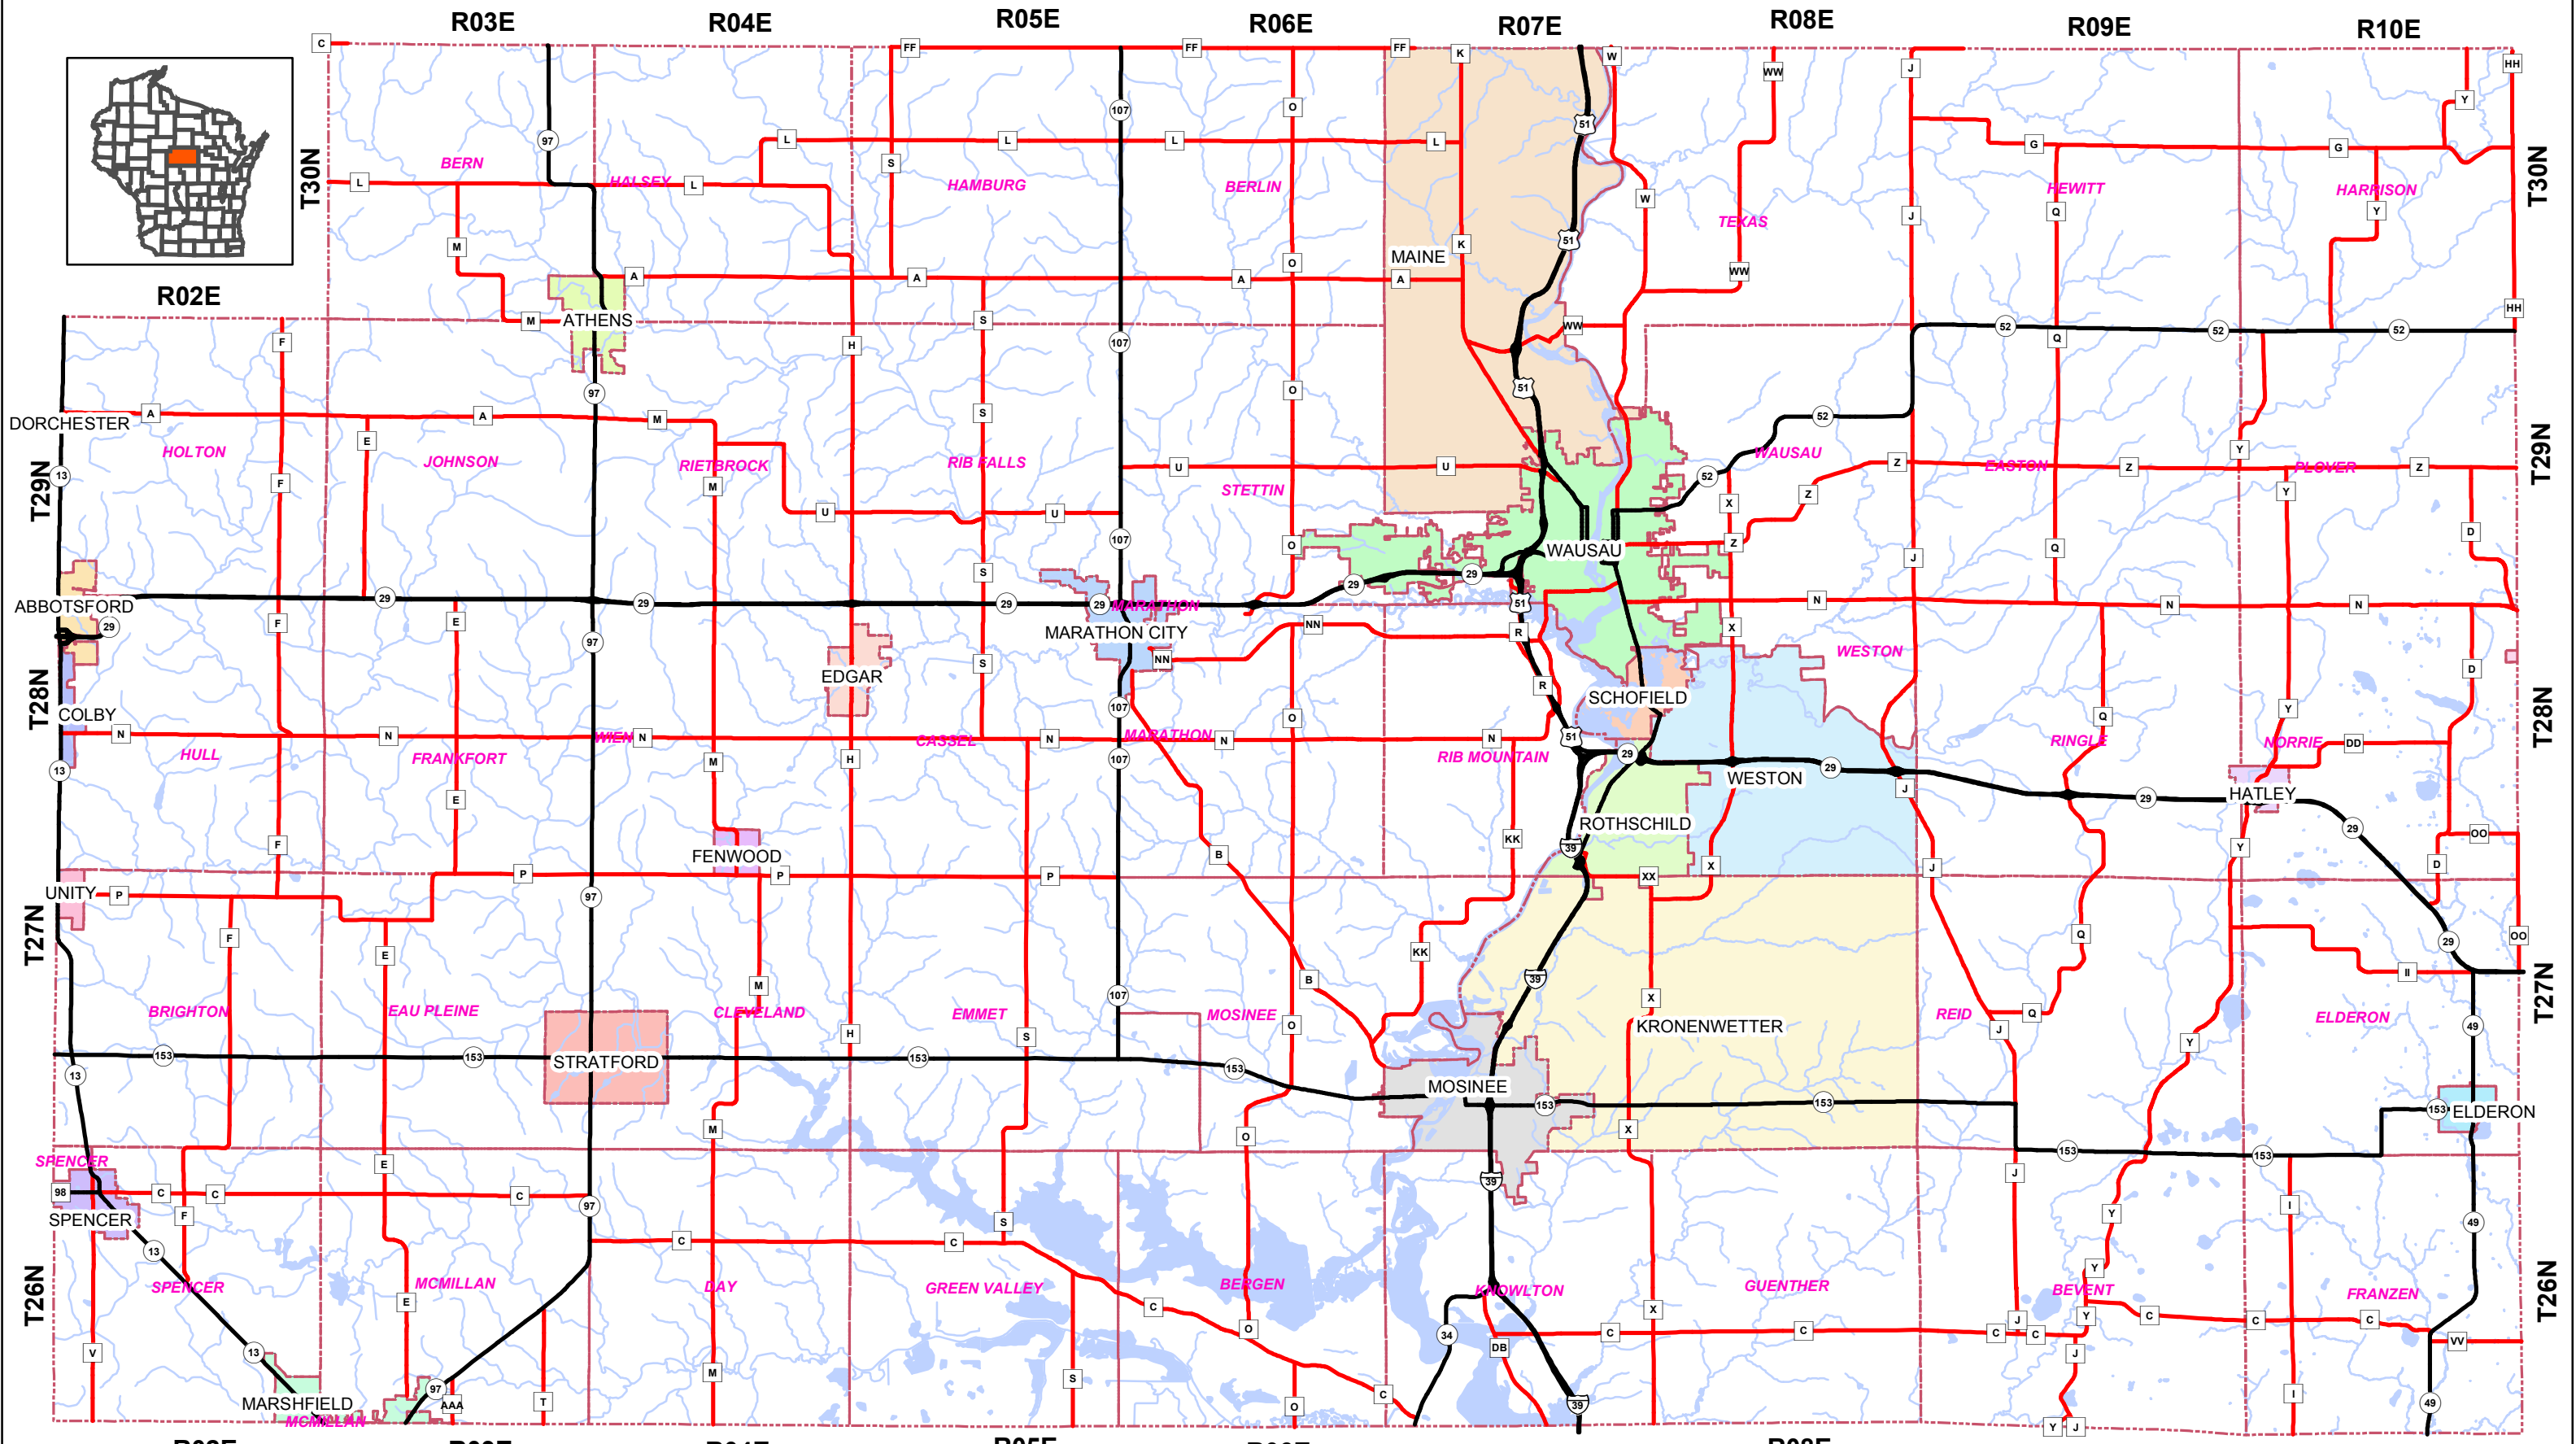

# MARATHON COUNTY WI

Map developed by Marathon County  
Conservation, Planning & Zoning GIS  
Date: 08/06/2019

Path: O:\Common\gisdata\mxd\projects\transportation\_mxd\cnty\_roadmap11\_17.mxd