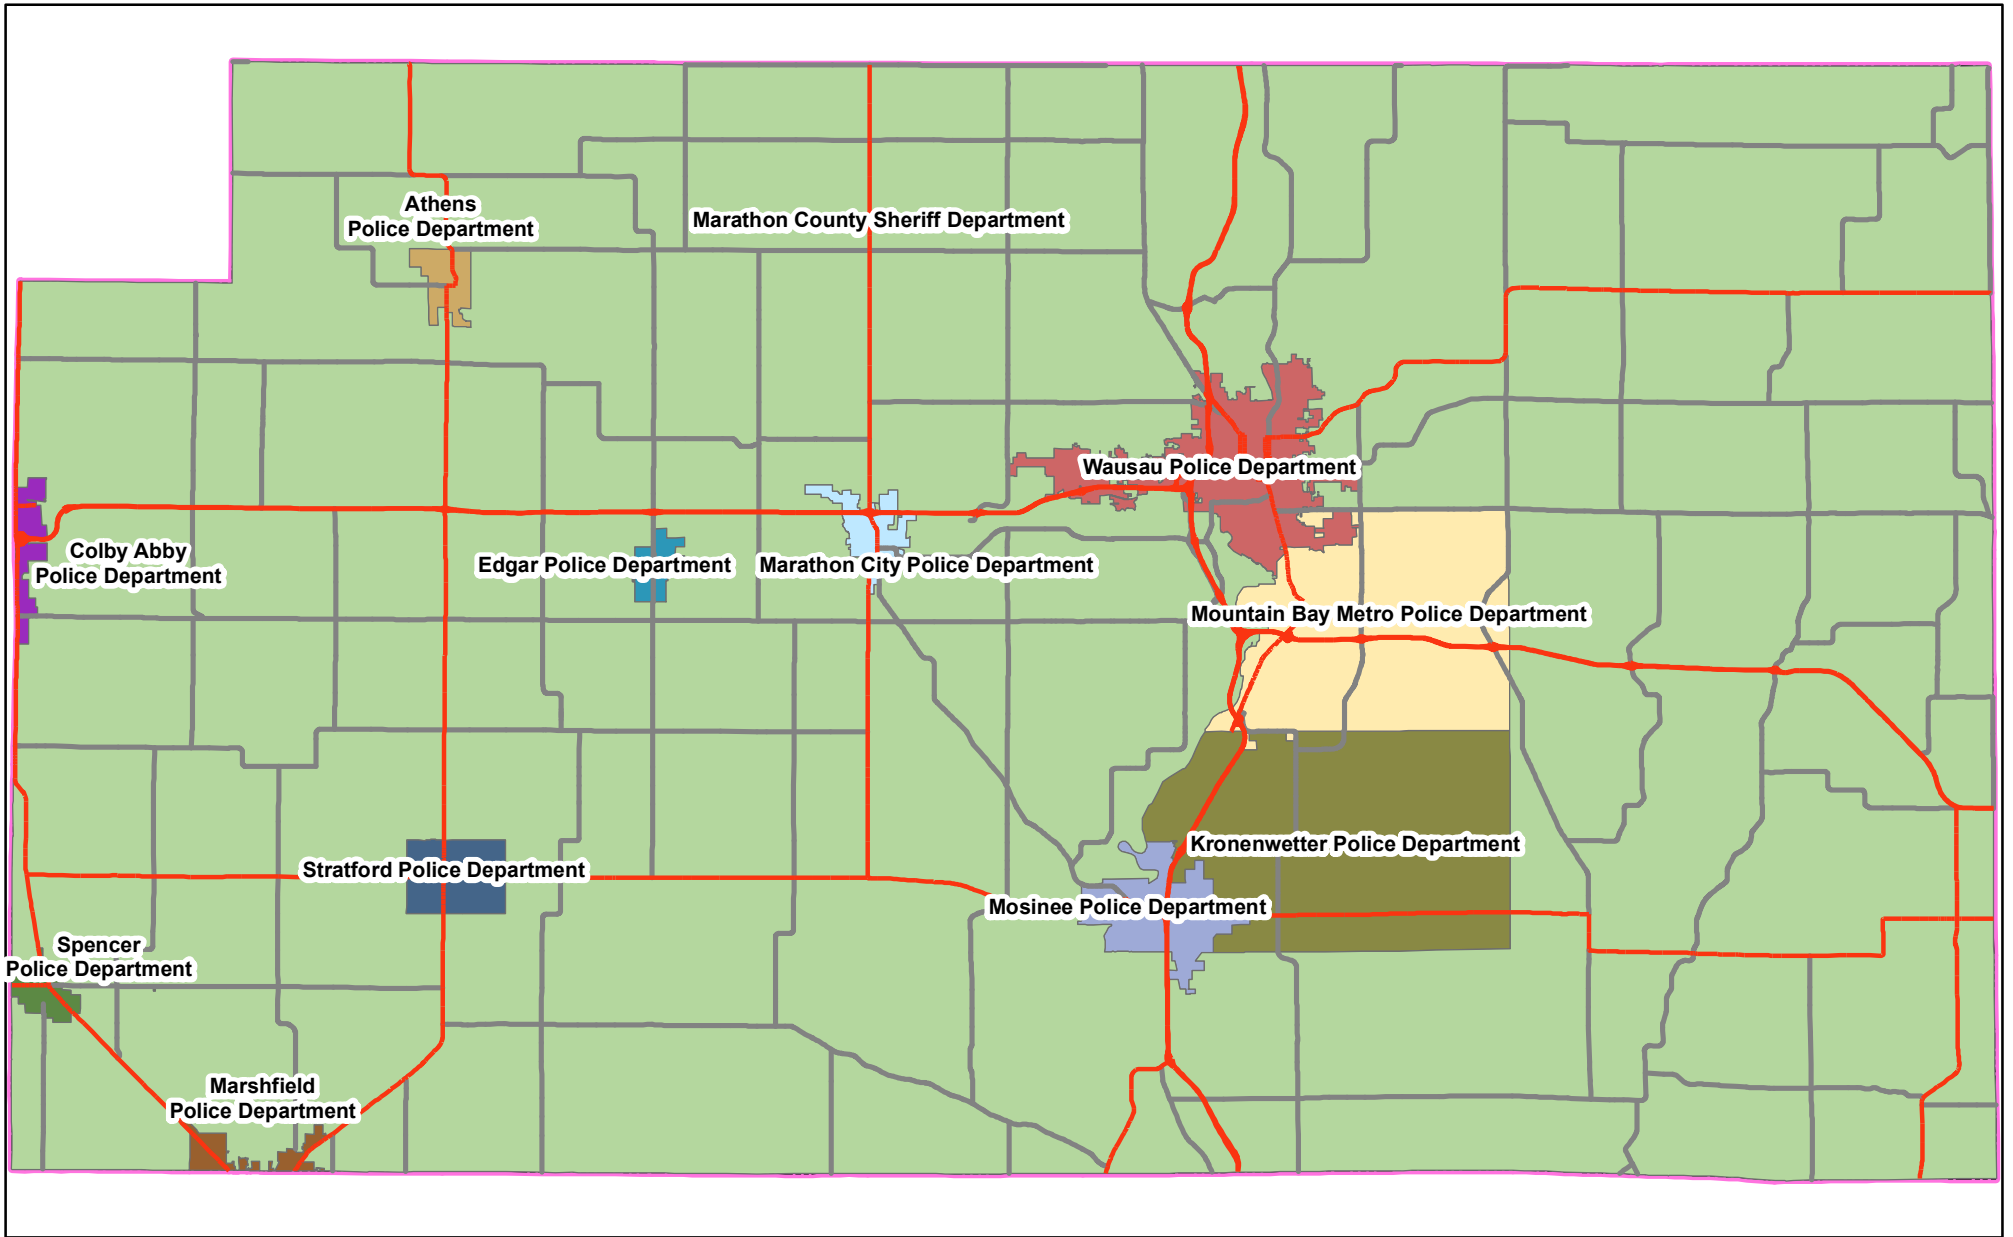

# POLICE DISTRICTS - MARATHON COUNTY, WI

## Police Districts

- |                     |                              |                                    |                             |
|---------------------|------------------------------|------------------------------------|-----------------------------|
| State & US Highways | <b>Police Departments</b>    | Kronenwetter Police Department     | Mosinee Police Department   |
| County Roads        | Athens Police Department     | Marathon City Police Department    | Spencer Police Department   |
| Municipal Boundary  | Colby Abby Police Department | Marathon County Sheriff Department | Stratford Police Department |
|                     | Edgar police Department      | Mountain Bay Police Department     | Wausau Police Department    |
|                     |                              | Marshfield Police Department       |                             |